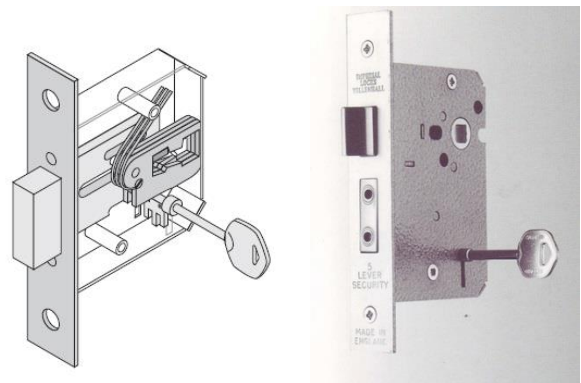

3lvr mortice lock: (suitable for internal doors)

Various mortice lock body options are available with varying backset sizes, as well as option of vertical locks or horizontal locks for knobs. These locks are available as to differ, keyed alike or as a master key. For knobs a standard spring is available, and for lever handles a heavy duty spring is available.