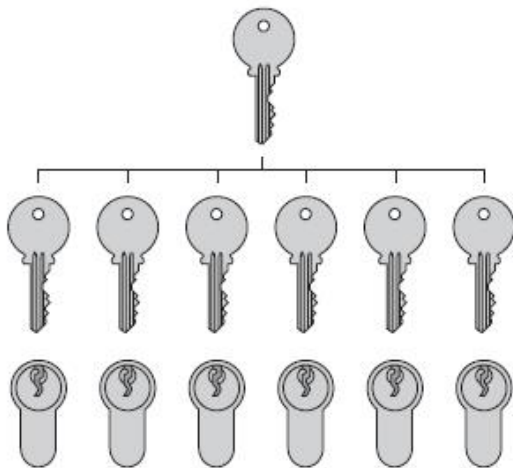

**To Differ:**

Cylinder keys are operated by their own individual key only.

**Keyed Alike:**

All cylinder keys are operable on each other's cylinder's in same keyed alike suite.

**Master keyed:**

All cylinders are operable by their own individual keys and by a Master key.