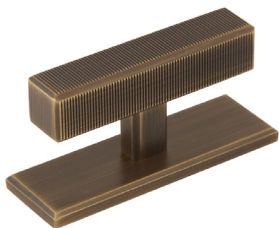

Crafted in the heart of Birmingham by our brass artisans, the Digbeth collection features hand-finished linear ridged details to the surface, yielding a distinctive look and feel.

Designed to make a statement, the luxury hardware collection consists of both t-bar and pull handles, alongside matching cabinet knobs and appliance pulls.

Frame each piece by opting for a striking backplate and select from over 20 signature brass finishes to create your desired interior look. From kitchen cabinets to wardrobe doors and more, the Digbeth collection is made for modern luxury living.

Digbeth Cabinet Knob

DIGK/KNOBONLY/32	D32mm
DIGK/KNOBONLY/38	D38mm
DIGK/32	D32mm knob on W38mm square backplate
DIGK/38	D38mm knob on W45mm square backplate

Digbeth Cabinet Pull Handle

DIG/PULLONLY/128	C128mm	L182mm	W13mm	
DIG/PULLONLY/160	C160mm	L217mm	W16mm	
DIG/PULLONLY/224	C224mm	L291mm	W16mm	
DIG/PULLONLY/288	C288mm	L355mm	W16mm	
DIG/128	C128mm	L182mm	W13mm	Backplate L191mm
DIG/160	C160mm	L217mm	W16mm	Backplate L227mm
DIG/224	C224mm	L291mm	W16mm	Backplate L301mm
DIG/288	C288mm	L355mm	W16mm	Backplate L365mm

Digbeth T-Bar Handle

DIGT/TBARONLY/67 L67mm W16mm

DIGT/67 L67mm W16mm Rectangle Backplate L77mm

are D Y D L O D E O H I U W R M R B u G y F i t t i n g s c c in South Africa
and surrounding African countries.