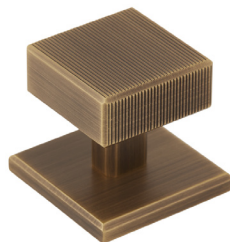

DIGBETH
THE COLLECTION

Discover luxury hardware redefined. Presenting industrial design-led style, Digbeth by Armac Martin echoes the raw textures of a bold district renowned for its contemporary aesthetic.

Crafted in the heart of Birmingham by our brass artisans, the Digbeth collection features hand-finished linear ridged details to the surface, yielding a distinctive look and feel.

Designed to make a statement, the luxury hardware collection consists of both t-bar and pull handles, alongside matching cabinet knobs and appliance pulls.

Frame each piece by opting for a striking backplate and select from over 20 signature brass finishes to create your desired interior look. From kitchen cabinets to wardrobe doors and more, the Digbeth collection is made for modern luxury living.

Digbeth Cabinet Knob

DIGK/KNOBONLY/32	D32mm
DIGK/KNOBONLY/38	D38mm
DIGK/32	D32mm knob on W38mm square backplate
DIGK/38	D38mm knob on W45mm square backplate

Digbeth Cabinet Pull Handle

DIG/PULLONLY/128	C128mm	L182mm	W13mm	
DIG/PULLONLY/160	C160mm	L217mm	W16mm	
DIG/PULLONLY/224	C224mm	L291mm	W16mm	
DIG/PULLONLY/288	C288mm	L355mm	W16mm	
DIG/128	C128mm	L182mm	W13mm	Backplate L191mm
DIG/160	C160mm	L217mm	W16mm	Backplate L227mm
DIG/224	C224mm	L291mm	W16mm	Backplate L301mm
DIG/288	C288mm	L355mm	W16mm	Backplate L365mm