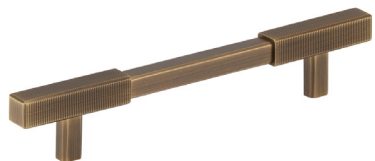

Crafted in the heart of Birmingham by our brass artisans, the Digbeth collection features hand-finished linear ridged details to the surface, yielding a distinctive look and feel.

Designed to make a statement, the luxury hardware collection consists of both t-bar and pull handles, alongside matching cabinet knobs and appliance pulls.

Frame each piece by opting for a striking backplate and select from over 20 signature brass finishes to create your desired interior look. From kitchen cabinets to wardrobe doors and more, the Digbeth collection is made for modern luxury living.

Digbeth Cabinet Knob

DIGK/KNOBONLY/32	D32mm
DIGK/KNOBONLY/38	D38mm
DIGK/32	D32mm knob on W38mm square backplate
DIGK/38	D38mm knob on W45mm square backplate

Digbeth Cabinet Pull Handle

DIG/PULLONLY/128	C128mm	L182mm	W13mm	
DIG/PULLONLY/160	C160mm	L217mm	W16mm	
DIG/PULLONLY/224	C224mm	L291mm	W16mm	
DIG/PULLONLY/288	C288mm	L355mm	W16mm	
DIG/128	C128mm	L182mm	W13mm	Backplate L191mm
DIG/160	C160mm	L217mm	W16mm	Backplate L227mm
DIG/224	C224mm	L291mm	W16mm	Backplate L301mm
DIG/288	C288mm	L355mm	W16mm	Backplate L365mm

Digbeth T-Bar Handle

DIGT/TBARONLY/67 L67mm W16mm

DIGT/67 L67mm W16mm Rectangle Backplate L77mm

are D Y D L O D E O H I U W R M R B u G y F i t t i n g s c c in South Africa
and surrounding African countries.