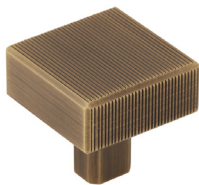

Crafted in the heart of Birmingham by our brass artisans, the Digbeth collection features hand-finished linear ridged details to the surface, yielding a distinctive look and feel.

Designed to make a statement, the luxury hardware collection consists of both t-bar and pull handles, alongside matching cabinet knobs and appliance pulls.

Frame each piece by opting for a striking backplate and select from over 20 signature brass finishes to create your desired interior look. From kitchen cabinets to wardrobe doors and more, the Digbeth collection is made for modern luxury living.

Digbeth Cabinet Knob

DIGK/KNOBONLY/32	D32mm
DIGK/KNOBONLY/38	D38mm
DIGK/32	D32mm knob on W38mm square backplate
DIGK/38	D38mm knob on W45mm square backplate

Digbeth Cabinet Pull Handle

DIG/PULLONLY/128	C128mm	L182mm	W13mm	
DIG/PULLONLY/160	C160mm	L217mm	W16mm	
DIG/PULLONLY/224	C224mm	L291mm	W16mm	
DIG/PULLONLY/288	C288mm	L355mm	W16mm	
DIG/128	C128mm	L182mm	W13mm	Backplate L191mm
DIG/160	C160mm	L217mm	W16mm	Backplate L227mm
DIG/224	C224mm	L291mm	W16mm	Backplate L301mm
DIG/288	C288mm	L355mm	W16mm	Backplate L365mm

Digbeth T-Bar Handle

DIGT/TBARONLY/67 L67mm W16mm

DIGT/67 L67mm W16mm Rectangle Backplate L77mm

are D Y D L O D E O H I U W R M R B u G y F i t t i n g s c c in South Africa
and surrounding African countries.