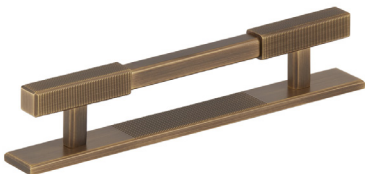

Crafted in the heart of Birmingham by our brass artisans, the Digbeth collection features hand-finished linear ridged details to the surface, yielding a distinctive look and feel.

Designed to make a statement, the luxury hardware collection consists of both t-bar and pull handles, alongside matching cabinet knobs and appliance pulls.

Frame each piece by opting for a striking backplate and select from over 20 signature brass finishes to create your desired interior look. From kitchen cabinets to wardrobe doors and more, the Digbeth collection is made for modern luxury living.

Digbeth Cabinet Knob

DIGK/KNOBONLY/32	D32mm
DIGK/KNOBONLY/38	D38mm
DIGK/32	D32mm knob on W38mm square backplate
DIGK/38	D38mm knob on W45mm square backplate

Digbeth Cabinet Pull Handle

DIG/PULLONLY/128	C128mm	L182mm	W13mm	
DIG/PULLONLY/160	C160mm	L217mm	W16mm	
DIG/PULLONLY/224	C224mm	L291mm	W16mm	
DIG/PULLONLY/288	C288mm	L355mm	W16mm	
DIG/128	C128mm	L182mm	W13mm	Backplate L191mm
DIG/160	C160mm	L217mm	W16mm	Backplate L227mm
DIG/224	C224mm	L291mm	W16mm	Backplate L301mm
DIG/288	C288mm	L355mm	W16mm	Backplate L365mm

Digbeth T-Bar Handle

DIGT/TBARONLY/67 L67mm W16mm

DIGT/67 L67mm W16mm Rectangle Backplate L77mm

are D Y D L O D E O H I U W R M R B u G y F i t t i n g s c c in South Africa
and surrounding African countries.