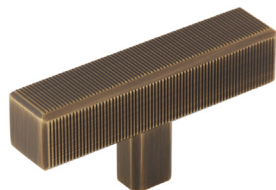

Crafted in the heart of Birmingham by our brass artisans, the Digbeth collection features hand-finished linear ridged details to the surface, yielding a distinctive look and feel.

Designed to make a statement, the luxury hardware collection consists of both t-bar and pull handles, alongside matching cabinet knobs and appliance pulls.

Frame each piece by opting for a striking backplate and select from over 20 signature brass finishes to create your desired interior look. From kitchen cabinets to wardrobe doors and more, the Digbeth collection is made for modern luxury living.

Digbeth Cabinet Knob

DIGK/KNOBONLY/32	D32mm
DIGK/KNOBONLY/38	D38mm
DIGK/32	D32mm knob on W38mm square backplate
DIGK/38	D38mm knob on W45mm square backplate

Digbeth Cabinet Pull Handle

DIG/PULLONLY/128	C128mm	L182mm	W13mm	
DIG/PULLONLY/160	C160mm	L217mm	W16mm	
DIG/PULLONLY/224	C224mm	L291mm	W16mm	
DIG/PULLONLY/288	C288mm	L355mm	W16mm	
DIG/128	C128mm	L182mm	W13mm	Backplate L191mm
DIG/160	C160mm	L217mm	W16mm	Backplate L227mm
DIG/224	C224mm	L291mm	W16mm	Backplate L301mm
DIG/288	C288mm	L355mm	W16mm	Backplate L365mm

Digbeth T-Bar Handle

DIGT/TBARONLY/67 L67mm W16mm

DIGT/67 L67mm W16mm Rectangle Backplate L77mm

are D Y D L O D E O H I U W R M R B u G y F i t t i n g s c c in South Africa
and surrounding African countries.